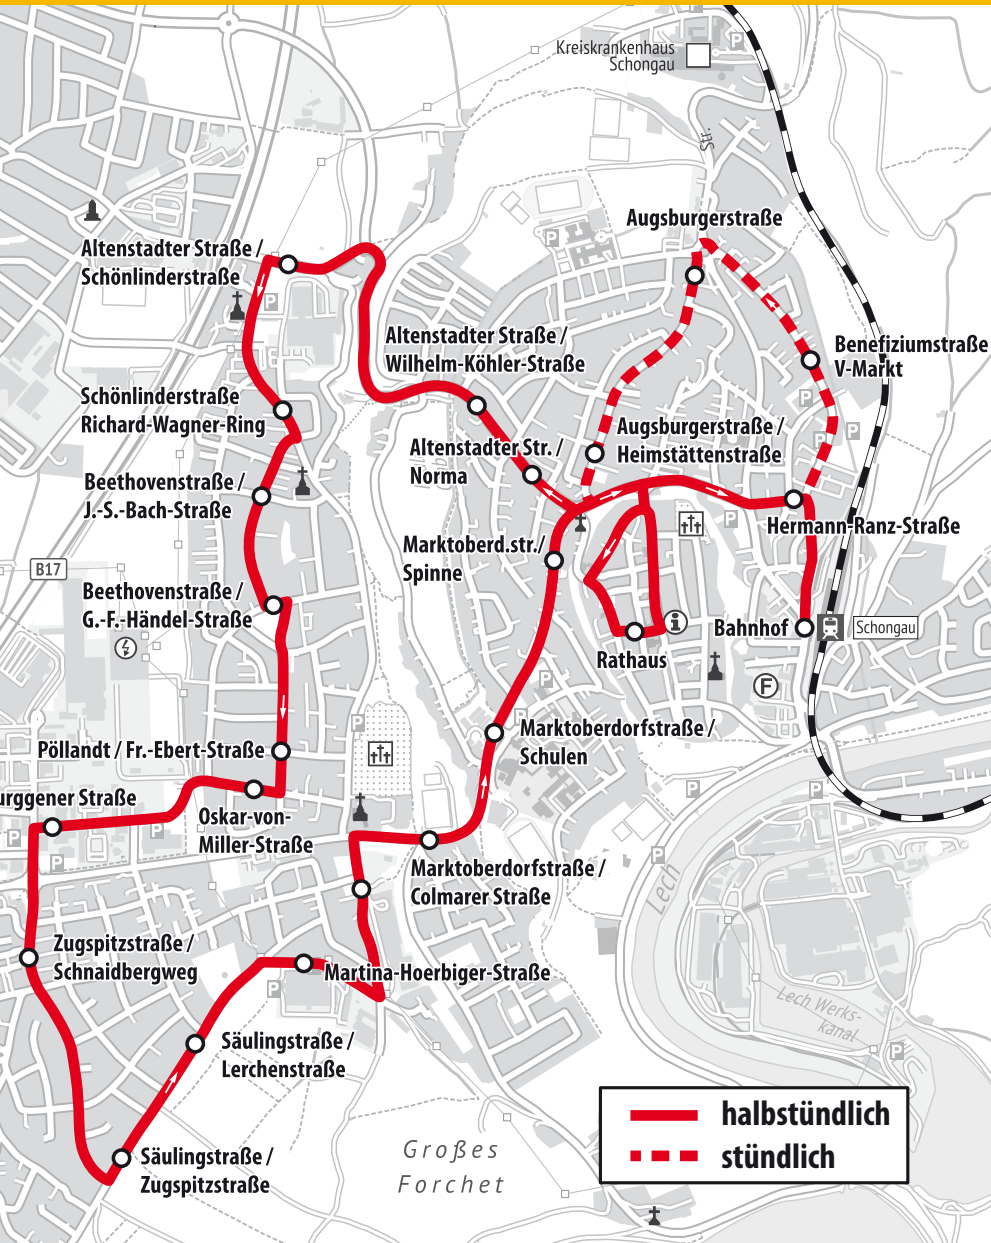

Linienetz Schongau

STADT BUS